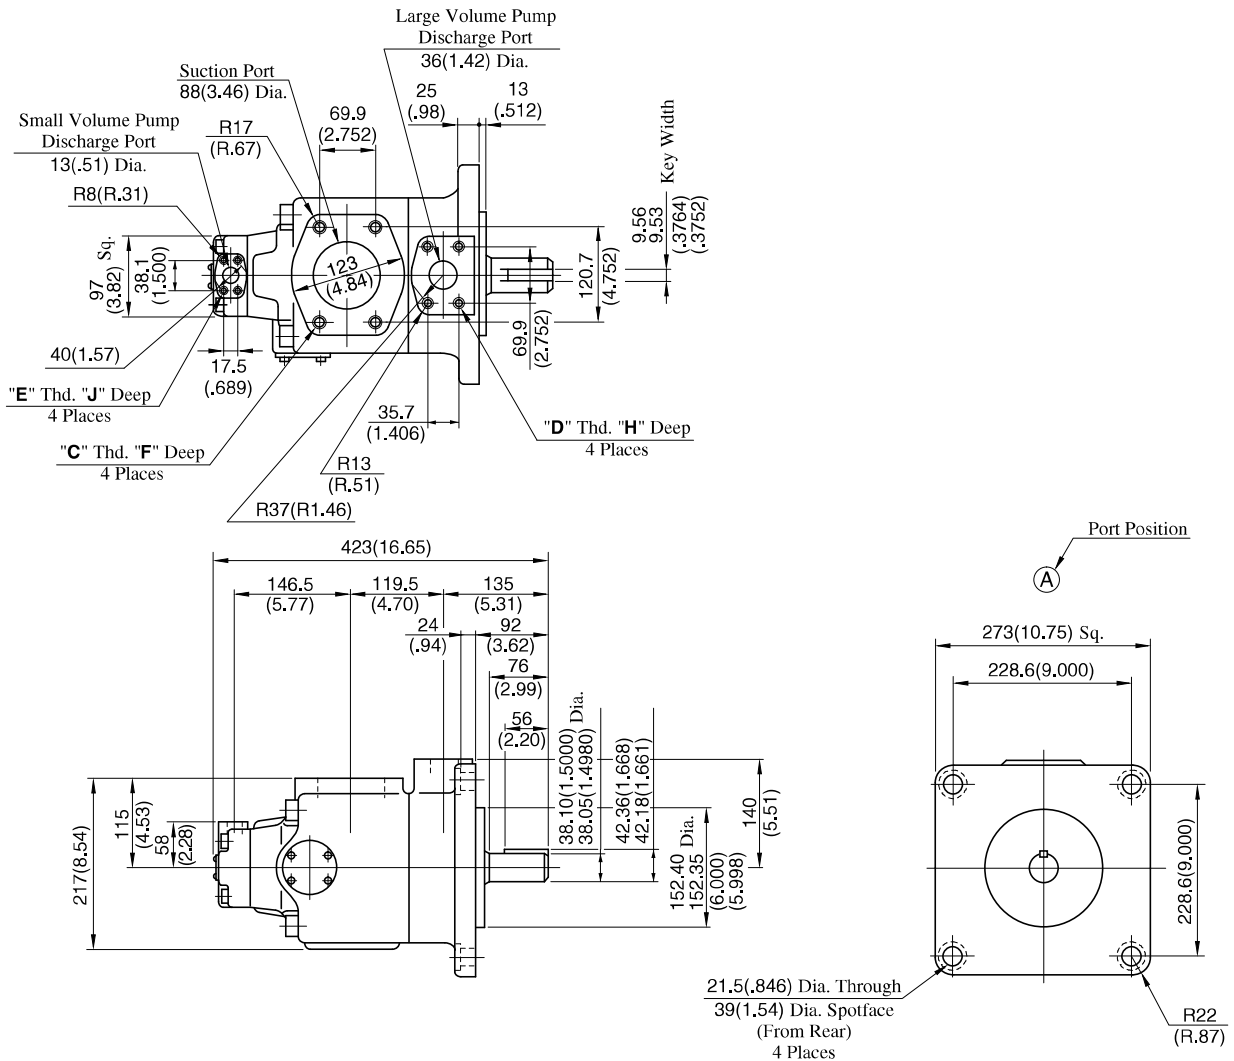

Flange Mtg.: PV2R14-**-F-RAAA-32/3290

Model Numbers	"C" Thd.	"D" Thd.	"E" Thd.	Dimensions mm (Inches)		
				F	H	J
PV2R14-**-F-RAAA-32	M16	M12	M8	19 (.75)	19 (.75)	14 (.55)
PV2R14-**-F-RAAA-3290	5/8-11 UNC	1/2-13 UNC	5/16-18 UNC	21 (.83)	21 (.83)	16 (.63)

DIMENSIONS IN
MILLIMETRES (INCHES)

Foot Mtg.: PV2R14-**-L-RAAA-32/3290

• For other dimensions, refer to "Flange Mtg.".