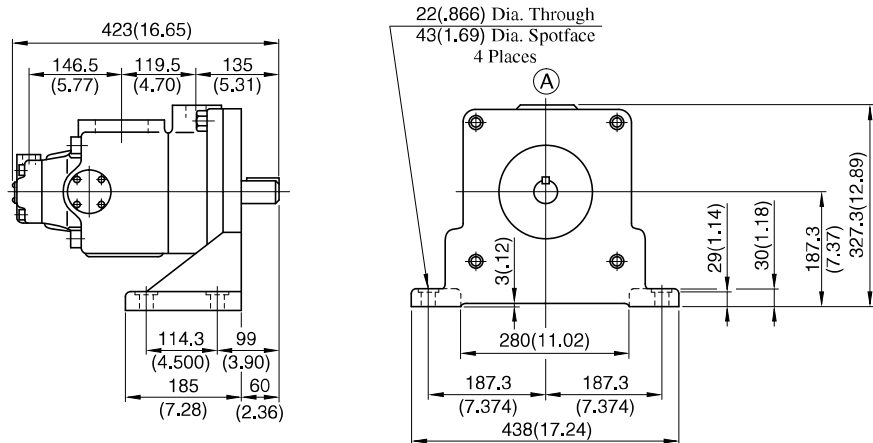

Flange Mtg.: PV2R14-**-F-RAAA-32/3290

Model Numbers	"C" Thd.	"D" Thd.	"E" Thd.	Dimensions mm (Inches)		
				F	H	J
PV2R14-**-F-RAAA-32	M16	M12	M8	19 (.75)	19 (.75)	14 (.55)
PV2R14-**-F-RAAA-3290	5/8-11 UNC	1/2-13 UNC	5/16-18 UNC	21 (.83)	21 (.83)	16 (.63)

DIMENSIONS IN
MILLIMETRES (INCHES)

Foot Mtg.: PV2R14-**-L-RAAA-32/3290

• For other dimensions, refer to "Flange Mtg.".