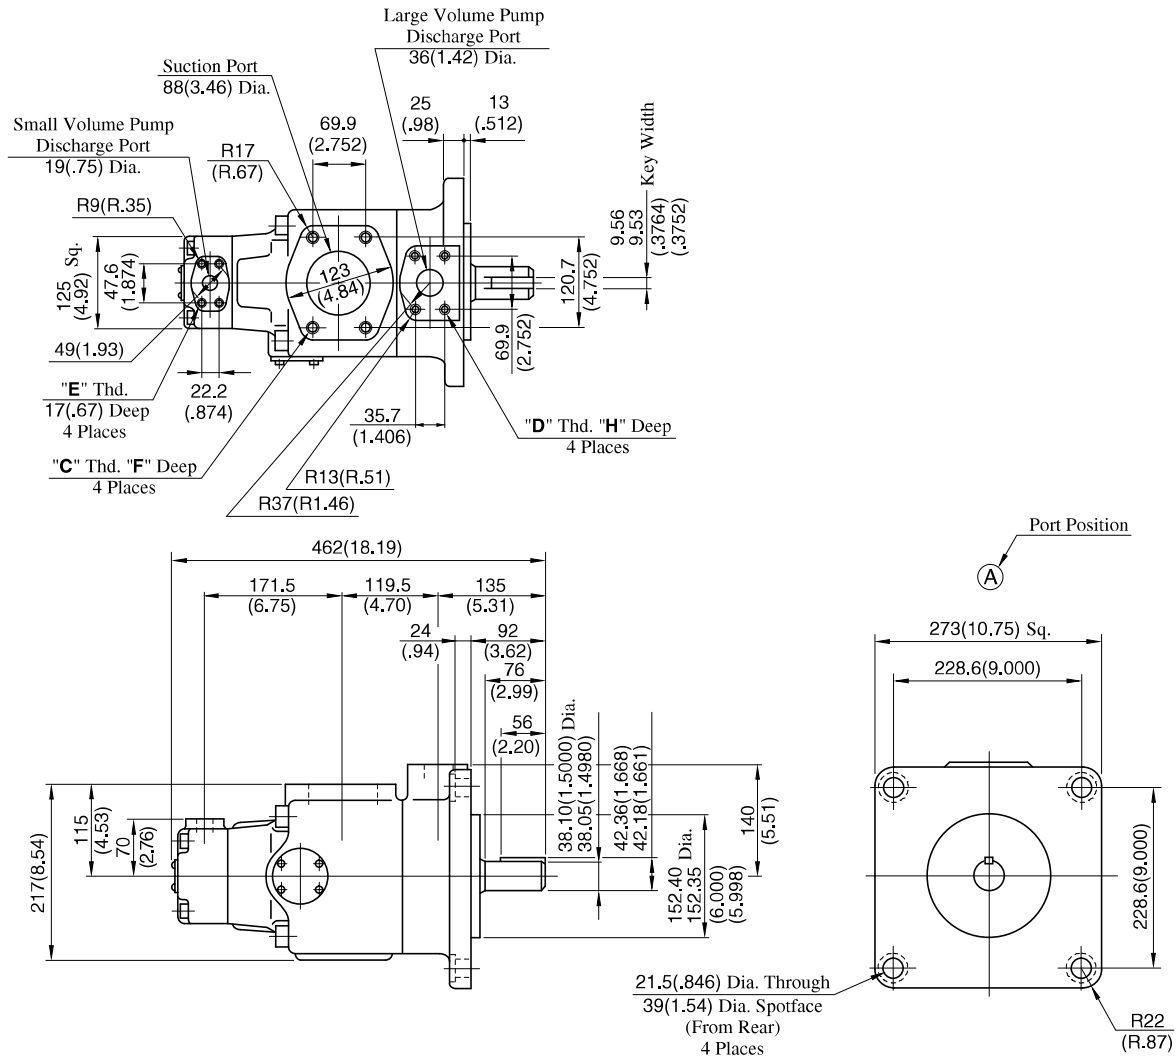

Flange Mtg.: PV2R24-*-F-RAAA-31/3190

Model Numbers	"C" Thd.	"D" Thd.	"E" Thd.	Dimensions mm (Inches)	
				F	H
PV2R24-*-F-RAAA-31	M16	M12	M10	19 (.75)	19 (.75)
PV2R24-*-F-RAAA-3190	5/8-11 UNC	1/2-13 UNC	3/8-16 UNC	21 (.83)	21 (.83)

DIMENSIONS IN MILLIMETRES (INCHES)

Foot Mtg.: PV2R24-*-L-RAAA-31/3190

• For other dimensions, refer to "Flange Mtg."