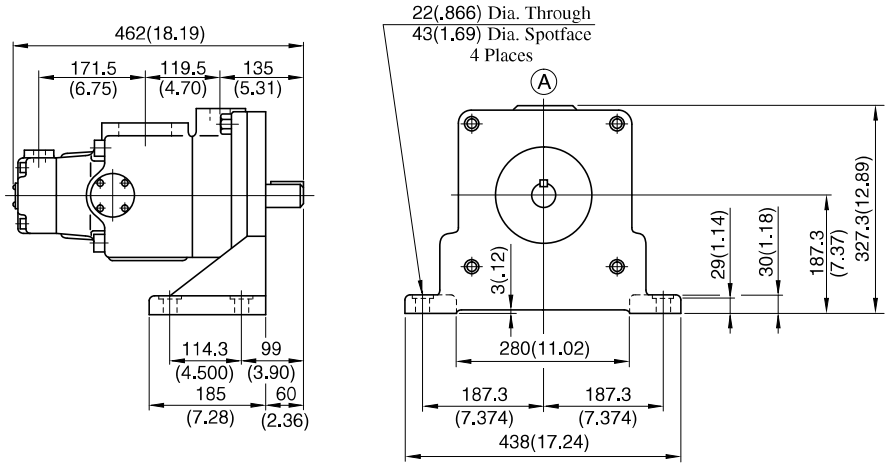

Flange Mtg.: PV2R24-*-F-RAAA-31/3190

Model Numbers	"C" Thd.	"D" Thd.	"E" Thd.	Dimensions mm (Inches)	
				F	H
PV2R24-*-F-RAAA-31	M16	M12	M10	19 (.75)	19 (.75)
PV2R24-*-F-RAAA-3190	5/8-11 UNC	1/2-13 UNC	3/8-16 UNC	21 (.83)	21 (.83)

DIMENSIONS IN MILLIMETRES (INCHES)

Foot Mtg.: PV2R24-*-L-RAAA-31/3190

• For other dimensions, refer to "Flange Mtg."