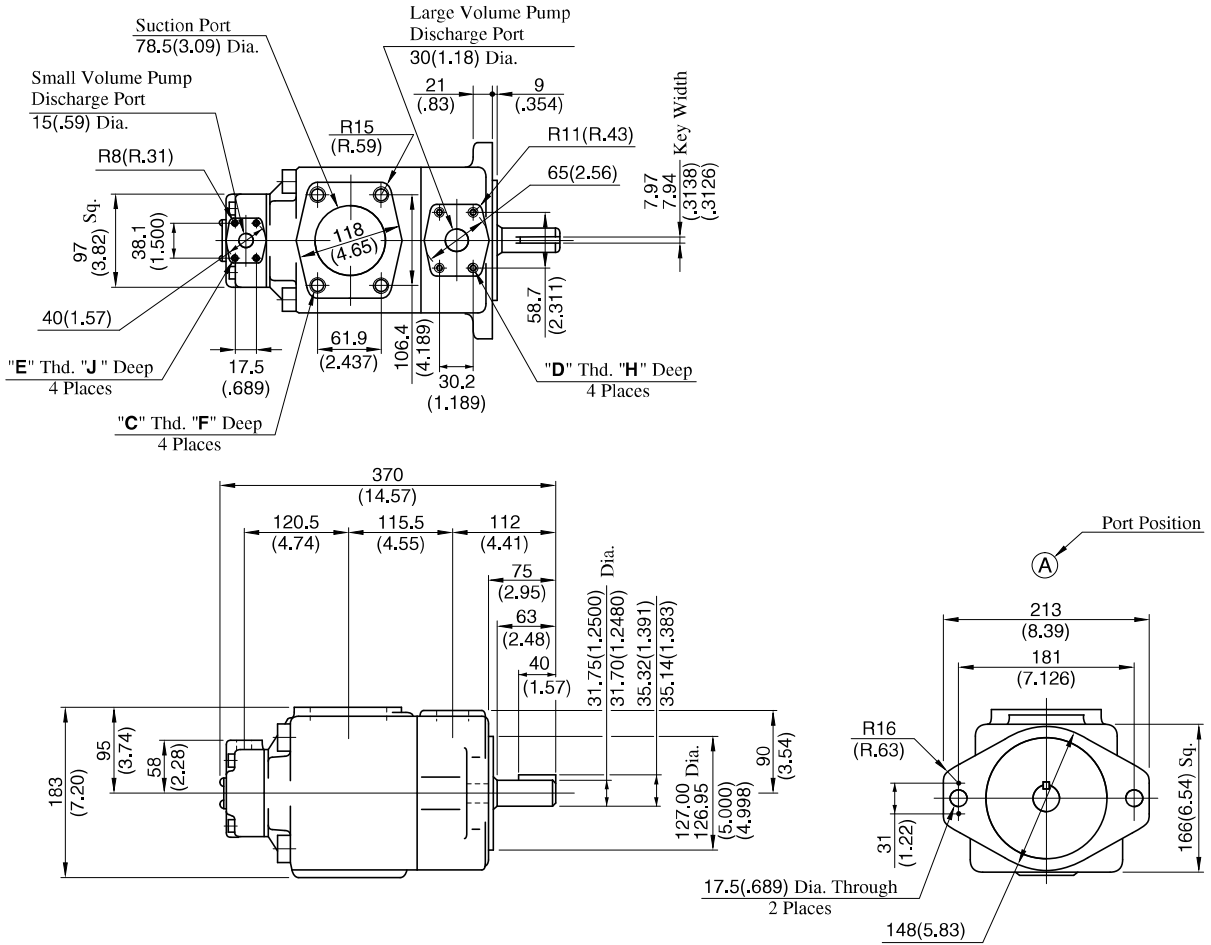

Flange Mtg.: PV2R13--F-RAAA-42/4290**

Model Numbers	"C" Thd.	"D" Thd.	"E" Thd.	Dimensions mm (Inches)		
				F	H	J
PV2R13-**-F-RAAA-42	M16	M10	M8	19 (.75)	19 (.75)	14 (.55)
PV2R13-**-F-RAAA-4290	5/8-11 UNC	7/16-14 UNC	5/16-18 UNC	21 (.83)	20 (.79)	16 (.63)

DIMENSIONS IN MILLIMETRES (INCHES)

Foot Mtg.: PV2R13--L-RAAA-42/4290**

• For other dimensions, refer to "Flange Mtg."