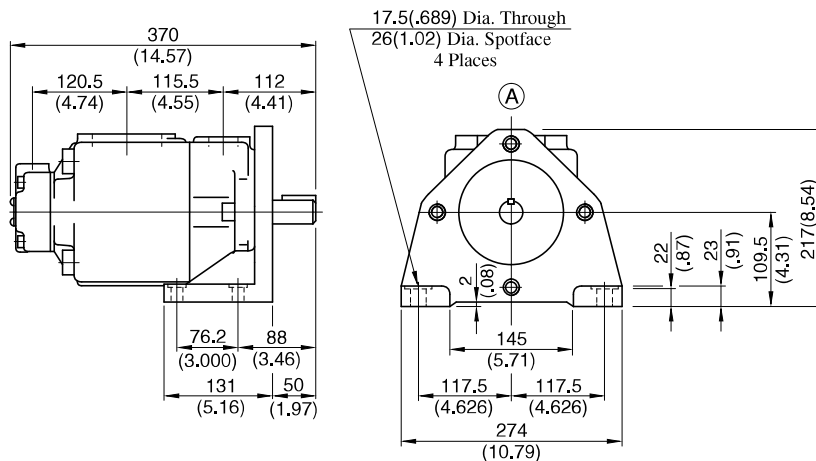

Flange Mtg.: PV2R13--F-RAAA-42/4290**

Model Numbers	"C" Thd.	"D" Thd.	"E" Thd.	Dimensions mm (Inches)		
				F	H	J
PV2R13-**-F-RAAA-42	M16	M10	M8	19 (.75)	19 (.75)	14 (.55)
PV2R13-**-F-RAAA-4290	5/8-11 UNC	7/16-14 UNC	5/16-18 UNC	21 (.83)	20 (.79)	16 (.63)

DIMENSIONS IN MILLIMETRES (INCHES)

Foot Mtg.: PV2R13--L-RAAA-42/4290**

• For other dimensions, refer to "Flange Mtg."